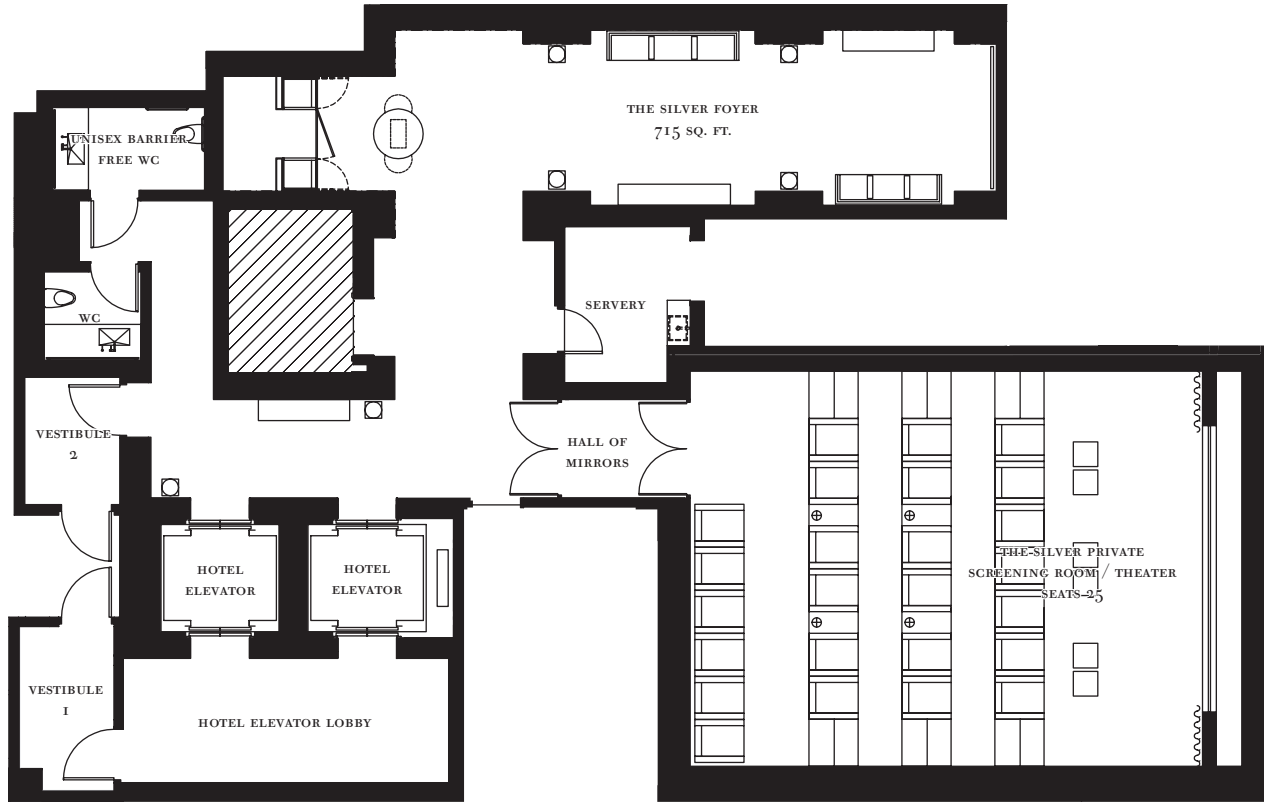

The Hazelton Hotel

★★★★★
TORONTO'S MOST EXCLUSIVE HOTEL®
YORKVILLE & HAZELTON

THE SILVER PRIVATE

SCREENING ROOM

- Designed by master designer Christopher Hansen of Beverly Hills' Simply Home Entertainment
- Seats 25 guests
- 16' ceiling and mohair-lined walls for insulation and soundproofing
- Equipped with state-of-the-art digital projection, Meyer Sound CQ1 concert series powered loudspeakers Genelec A1W26 surround sound with remote power amplifiers
- Sunfire Theatre Grand V surround processor has 8 channel input for 35mm film system integration
- Adjoining 715 sq. ft. Silver Foyer for optional pre-function space
- Features the Hall of Mirrors
- Special catering services by 'ONE' at The Hazelton Hotel

THE SILVER FOYER

- 715 sq. ft. of pre-function space
- Features the Hall of Mirrors

**THE SILVER PRIVATE
SCREENING ROOM**

P2 LEVEL

118 YORKVILLE AVENUE TORONTO, ON M5R 1C2 CANADA
TELEPHONE: 416.963.6300 TOLL FREE: 1.866.473.6301
FACSIMILE: 416.963.6399 WWW.THEHAZELTONHOTEL.COM

*A member of
The Leading Small Hotels of the World*